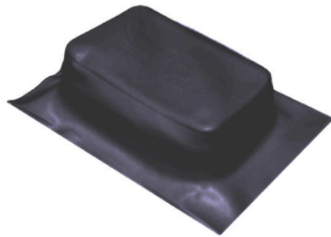

Ea, Seamless Vinyl Backrest Cover:
DS White, DS Buff,
DS Black, DS Dove Gray

p/n: **CBK-WHI-CVR**

p/n: **CBK-BUF-CVR**

Approx. size:
16.5 x 10.5"

p/n: **CBK-BLK-CVR**

p/n: **CBK-DOV-CVR**

IMAGE NOT AVAILABLE