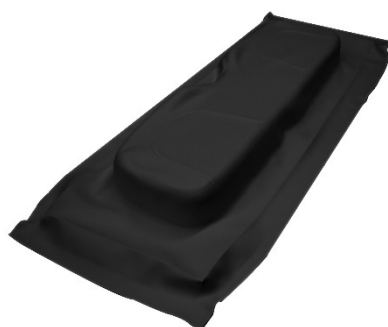

p/n: **ERXV16BK-BLK-CVR**