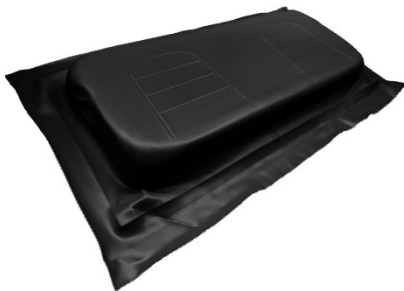

p/n: **CASPST-BLK-CVR**